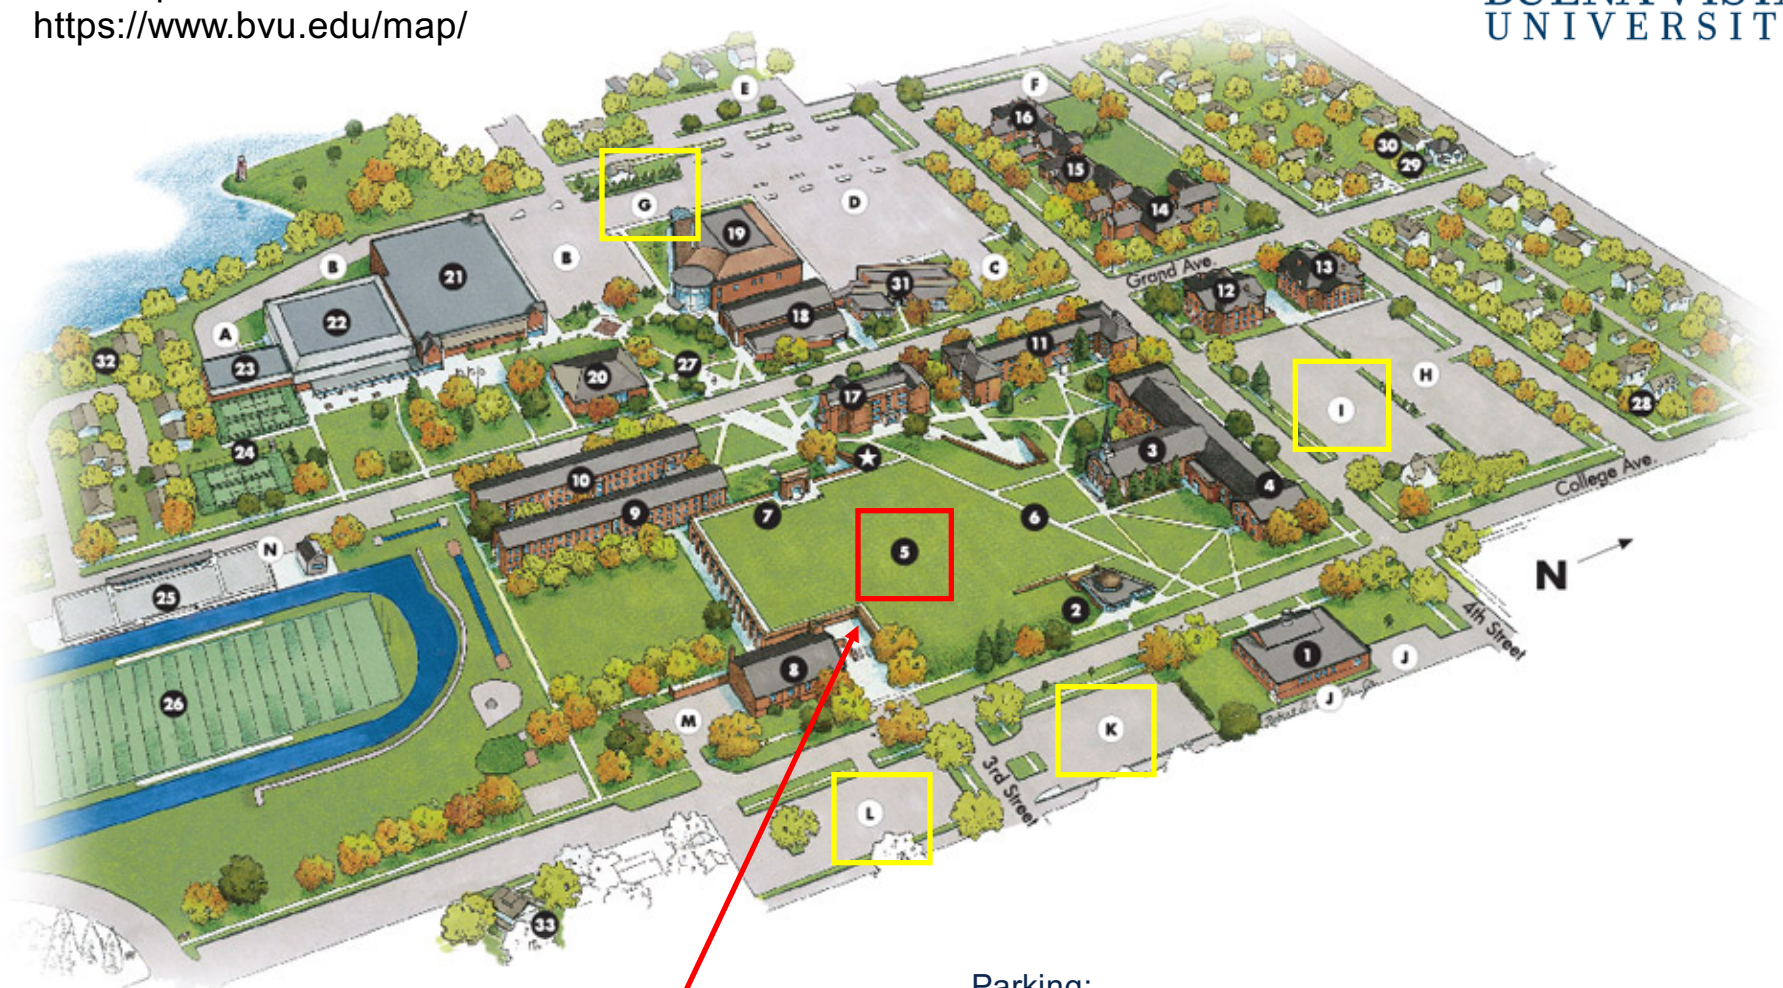

Full Map Available at:
<https://www.bvu.edu/map/>

State Energy Plan – Energy Forums

Harold Walter Siebens School of Business
Dows Conference Center

Parking:

G: Visitor Parking Only (No overnight parking)

I, K, L: Faculty/Staff/Commuter Student/ Visitor
Parking Only (No overnight parking)